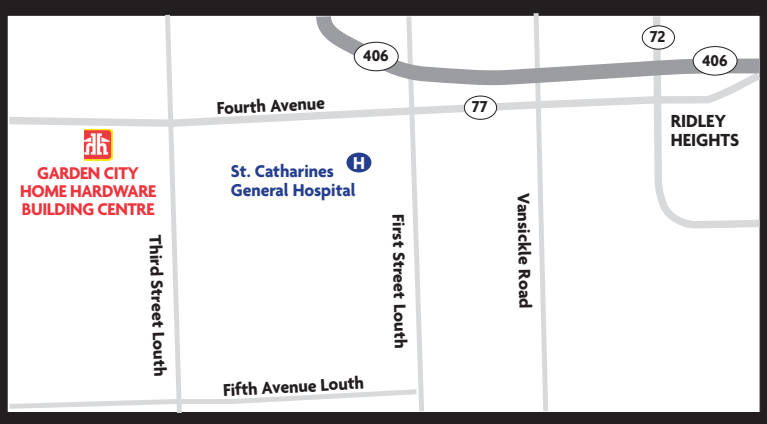

SAVE 20%

Fall/Halloween Interchangeable Pillow Covers
 18"x18", Assorted themes.
 400402/410 Reg. \$9.99

7⁹⁷

HOME HARDWARE IS THE HOME FOR POINTS.

Upgrade your toolbox with Scene+™

Scene+ | ahh | Scotiabank